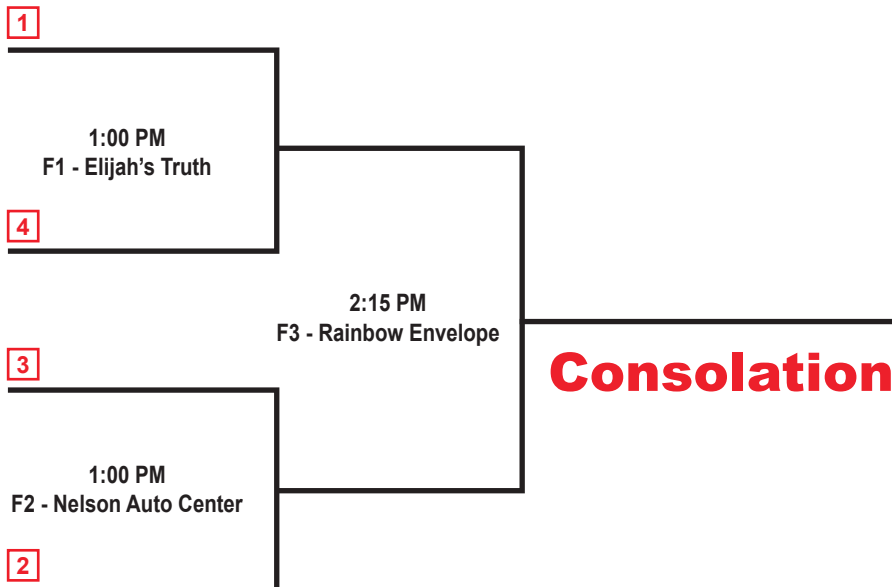

Consolation Bracket