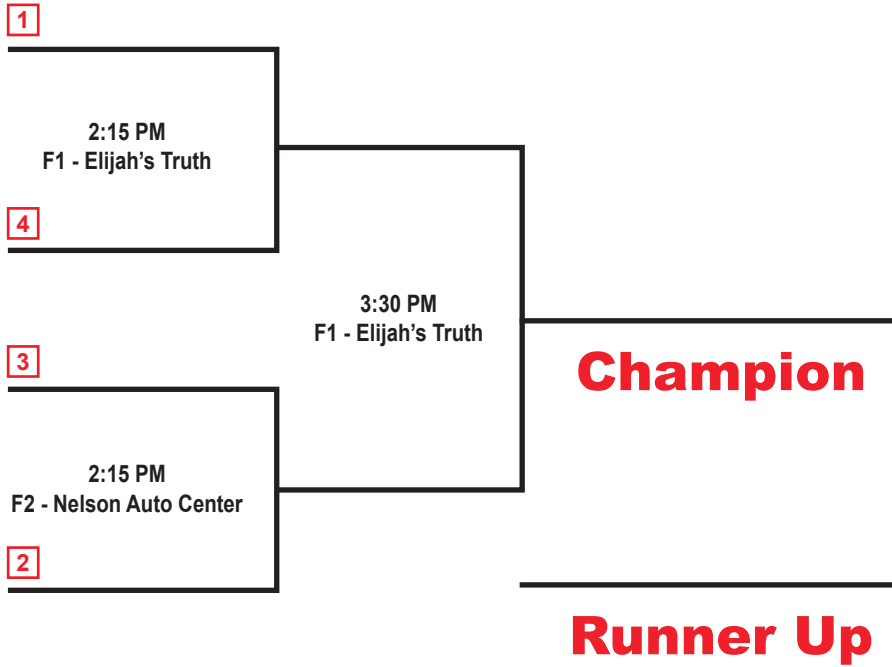

Championship Bracket